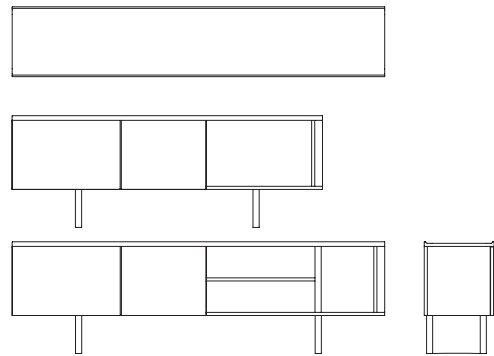

Flesso sideboard

Woak

Design: DWA Design Studio
 Construction: Easy to assemble
 Material: Walnut or oak
 Surface treatment: Oil
 Packing unit: 1

W		D		H	Packing (cm)	Volume (m ³)	Weight (kg)	
200 cm	x	45 cm	x	72 cm	206 / 52 / 53	0,568	70	Package 1
240 cm	x	45 cm	x	72 cm	246 / 52 / 53	0,678	80	