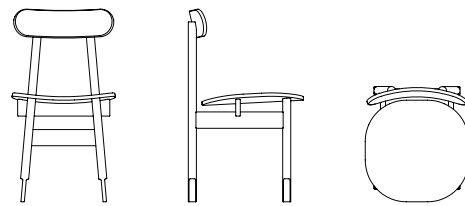

Diner chair

Woak

Design: Francesco Faccin
Construction: Assembled
Material: Walnut, oak or coloured ash
Fabric
Leather
Surface treatment: Lacquer or oil
Packing unit: 1
Seat height: 46 cm

W		D		H	Packing (cm)	Volume (m ³)	Weight (kg)	
45 cm	x	50 cm	x	83.5 cm	91 / 56 / 50	0.255	7	Package 1