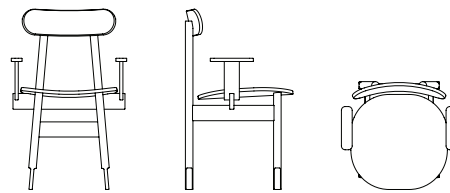

Diner chair with armrest

Woak

Design: Francesco Faccin
 Construction: Assembled
 Material: Walnut, oak or coloured ash
 Fabric
 Leather
 Surface treatment: Lacquer or oil
 Packing unit: 1
 Seat height: 46 cm

W	D	H	Packing (cm)	Volume (m ³)	Weight (kg)	
53.5 cm	x 50 cm	x 83.5 cm	91 / 61 / 56	0.311	9	Package 1