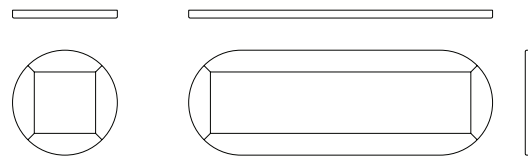

# Signet mirror

Woak

Design: Geckeler Michels  
 Construction: Assembled  
 Material: Walnut, oak or coloured ash  
 Surface treatment: Lacquer or oil  
 Packing unit: 1

W		D		H	Packing (cm)	Volume (m <sup>3</sup> )	Weight (kg)	
Ø 60 cm			x	4.5 cm	68 / 68 / 10	0.046	7	Package 1
116 cm	x	60 cm	x	4.5 cm	124 / 68 / 10	0.084	15	
174 cm	x	60 cm	x	4.5 cm	182 / 68 / 10	0.124	23	